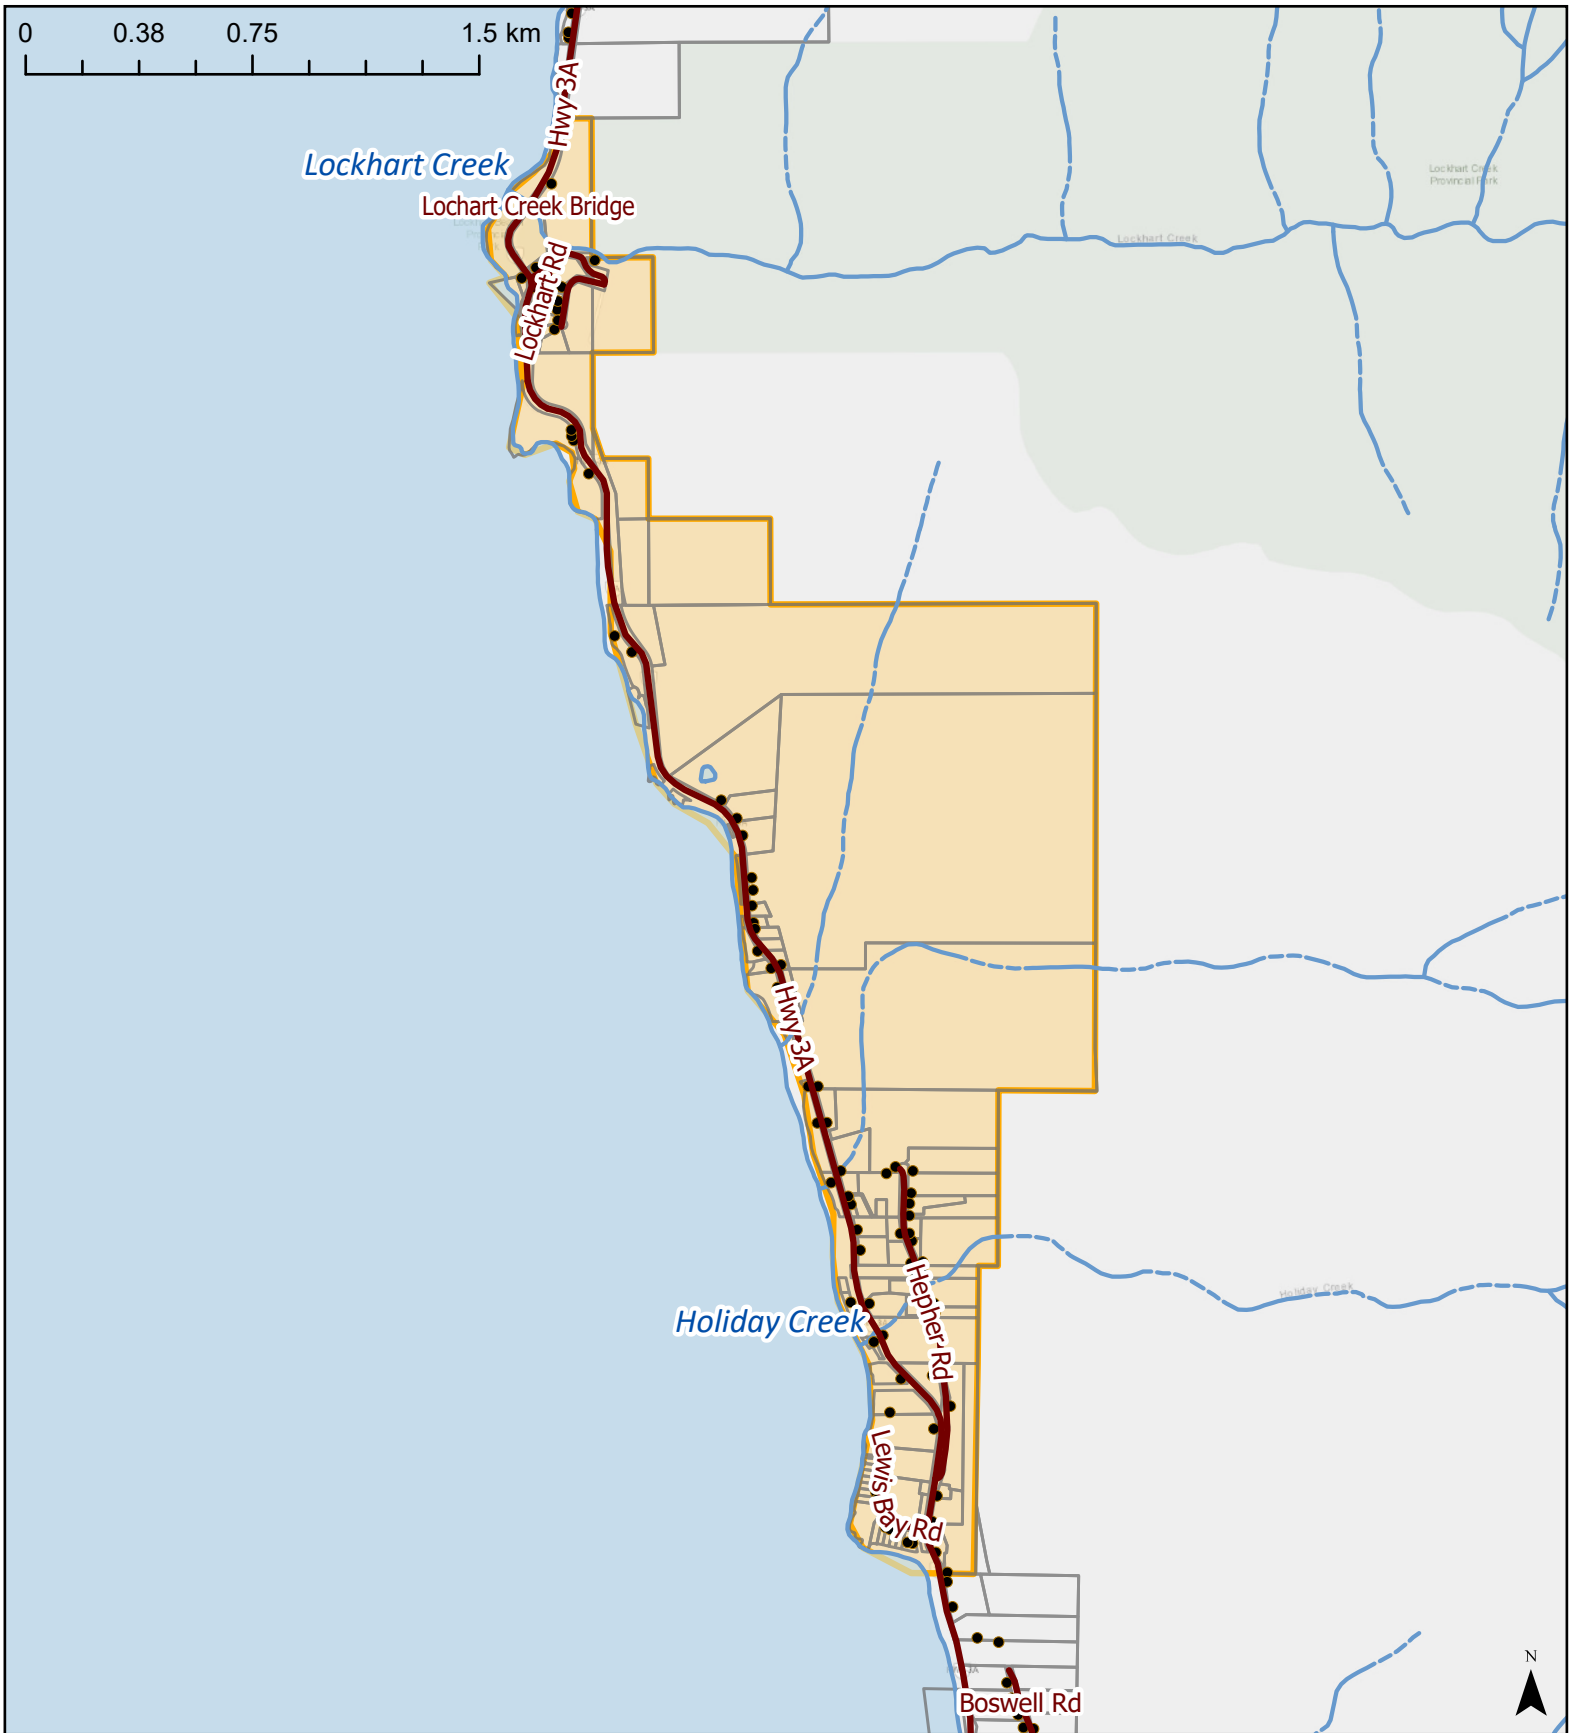

0 0.38 0.75 1.5 km

REGIONAL DISTRICT OF CENTRAL KOOTENAY
 Box 590, 202 Lakeside Drive,
 Nelson, BC V1L 5R4
 Phone: 1-800-268-7325 www.rdck.bc.ca
 maps@rdck.bc.ca

-  Evacuation Alert
-  Roads
-  Civic Address
-  Legal Parcels

Akokli Creek Evacuation Alert

The mapping information shown are approximate representations and should only be used for reference purposes. The Regional District of Central Kootenay is not responsible for any errors or omissions on this map.